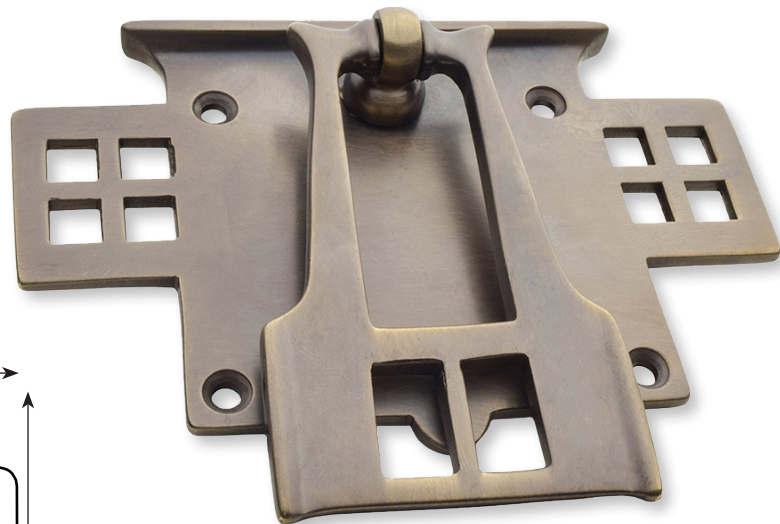

Dimensions

	width	height	projection
AD-4066	4"	3"	$\frac{5}{8}$"

*Hardware shown in the Antique finish.
See the rest of the finishes online at
www.horton-brasses.com/mackintosdrop.asp*

AD-4066 Drop Pull

These designs complement Oriental and contemporary furnishings as well as Art Deco and Arts & Crafts homes. Each is a solid, heavy casting, and true to the period. Made in England, and hand finished in the USA.