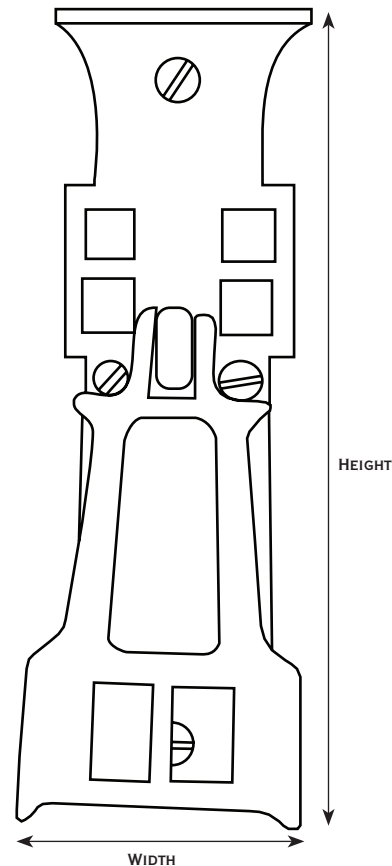

Dimensions

	width	height	projection
AD-4065	1$\frac{1}{2}$"	4$\frac{1}{4}$"	$\frac{5}{8}$"

*Hardware shown in the Antique finish.
See the rest of the finishes online at
www.horton-brasses.com/mackintoshdrop.asp*

Available
Finishes