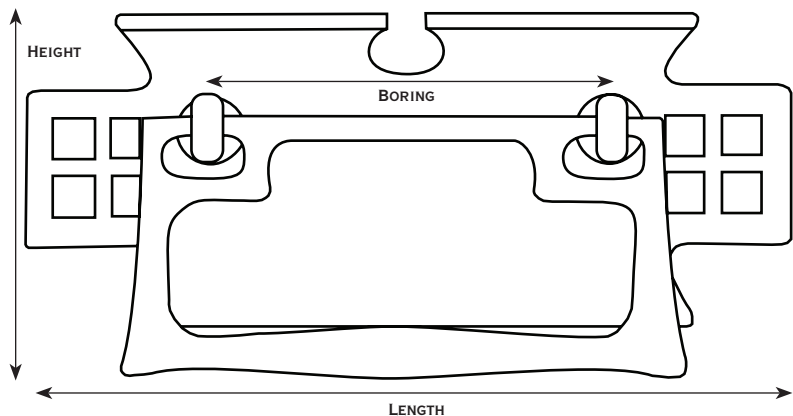

AD-4064 Drop Pull

These designs complement Oriental and contemporary furnishings as well as Art Deco and Arts & Crafts homes. Each is a solid, heavy casting, and true to the period. Made in England, and hand finished in the USA.

Dimensions

	length	height	projection	boring
AD-4064	5"	2$\frac{1}{2}$"	5/8"	2$\frac{7}{16}$"

*Hardware shown in the Antique finish.
See the rest of the finishes online at
www.horton-brasses.com/mackintosbdrop.asp*