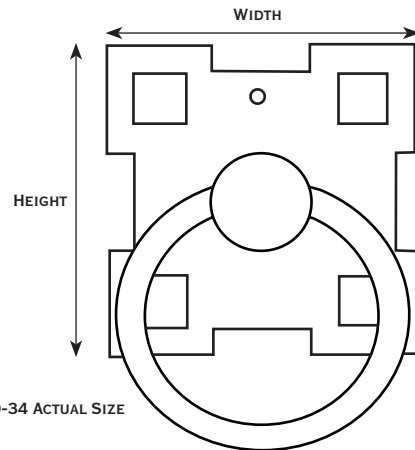

### Dimensions

	width	height	drop size	projection
AD-32	1 <sup>5</sup> / <sub>8</sub> "	2 <sup>5</sup> / <sub>8</sub> "	1 <sup>3</sup> / <sub>8</sub> " x 2"	5/ <sub>8</sub> "

Available  
Finishes

*Hardware shown in the Antique finish.*

### Dimensions

	width	height	knob diameter	projection
AD-33	1 $\frac{5}{8}$ "	1 $\frac{5}{8}$ "	1"	1"

Available  
Finishes

## Dimensions

	width	height	ring diameter	projection
AD-34	1 <sup>5</sup> / <sub>8</sub> "	1 <sup>5</sup> / <sub>8</sub> "	1 <sup>1</sup> / <sub>2</sub> "	3/ <sub>4</sub> "

Available  
Finishes

*Hardware shown in the Antique finish.  
See the rest of the finishes online at  
[www.horton-brasses.com/mackintoshknob.asp](http://www.horton-brasses.com/mackintoshknob.asp)*

### Dimensions

	length	width	thickness
AD-4086	2 <sup>7</sup> / <sub>8</sub> "	1 <sup>7</sup> / <sub>8</sub> "	1 <sup>1</sup> / <sub>8</sub> "