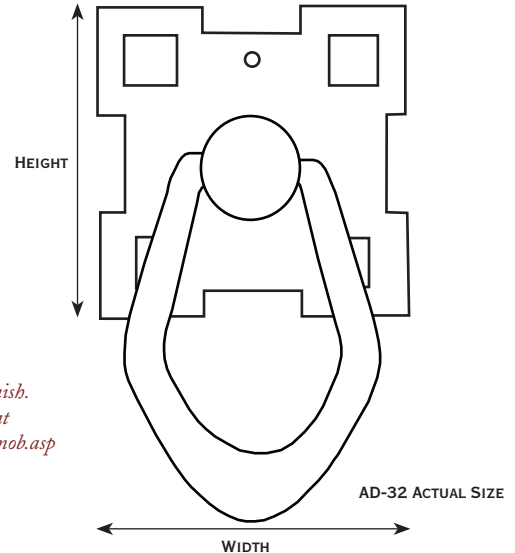

Hardware shown in the Antique finish.

*See the rest of the finishes online at
www.horton-brasses.com/mackintosbknob.asp*