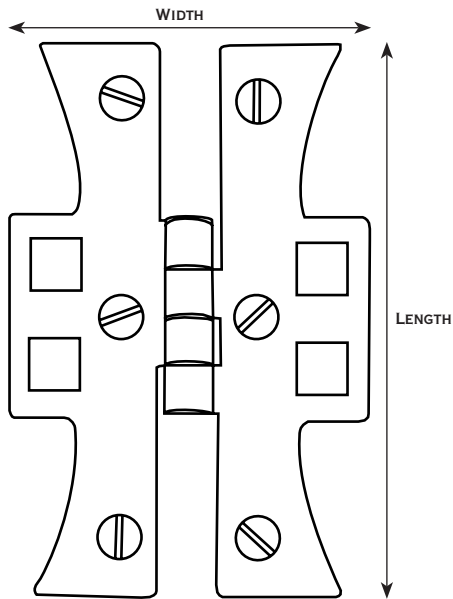

AD-4086 Mackintosh Hinge

A beautiful surface mounted hinge in the style of Charles Rennie Mackintosh. The style works well on Asian, Arts & Crafts and English Arts & Crafts cabinets.

Our Mackintosh hinges are hot forged in England. All fasteners are included with hinges. Sold per pair.

Available Finishes

*Hardware shown in the Antique finish.
See the rest of the finishes online at
www.horton-brasses.com/mackintoshhinge.asp*

Dimensions

	length	width	thickness
AD-4086	2⁷/₈"	1⁷/₈"	1¹/₈"