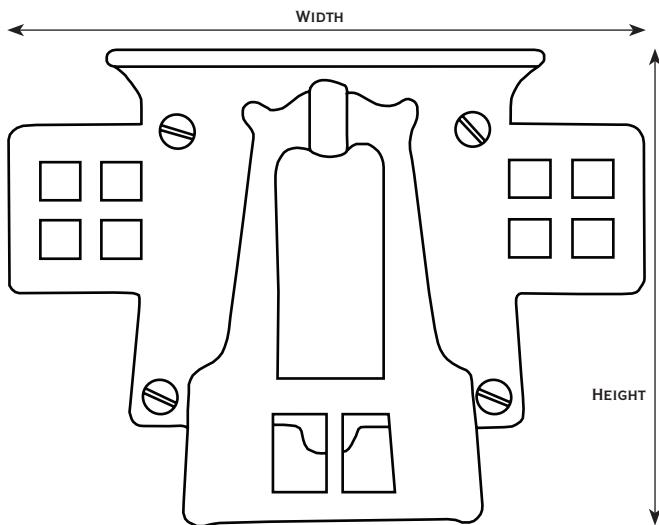

### Dimensions

	length	height	projection	boring
AD-4064	5"	2 $\frac{1}{2}$ "	5/8"	2 $\frac{7}{16}$ "

*Hardware shown in the Antique finish.  
See the rest of the finishes online at  
[www.horton-brasses.com/mackintosbdrop.asp](http://www.horton-brasses.com/mackintosbdrop.asp)*

### Dimensions

	width	height	projection
AD-4065	1 $\frac{1}{2}$ "	4 $\frac{1}{4}$ "	$\frac{5}{8}$ "

*Hardware shown in the Antique finish.  
See the rest of the finishes online at  
[www.horton-brasses.com/mackintoshdrop.asp](http://www.horton-brasses.com/mackintoshdrop.asp)*

## Dimensions

	width	height	projection
AD-4066	4"	3"	$\frac{5}{8}$ "

*Hardware shown in the Antique finish.  
See the rest of the finishes online at  
[www.horton-brasses.com/mackintosdrop.asp](http://www.horton-brasses.com/mackintosdrop.asp)*

### Dimensions

	width	height	knob diameter	projection
AD-33	1 $\frac{5}{8}$ "	1 $\frac{5}{8}$ "	1"	1"

Available  
Finishes