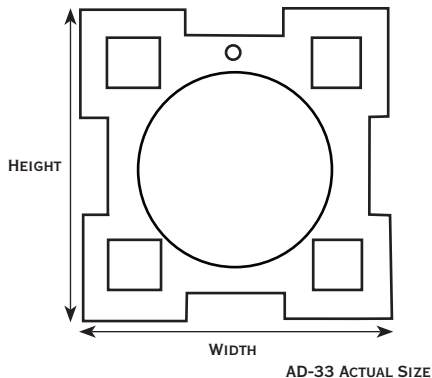

AD-33 Knob Pull

Inspired by the work of Charles Rennie Mackintosh, and developed with the folks at Crown Point Cabinetry, our newest knob and backplate combination gives your cabinets a little something extra. Matches well with our entire line of Mackintosh hardware.

*Hardware shown in the Antique finish.
See the rest of the finishes online at
www.horton-brasses.com/mackintoshknob.asp*

Dimensions

	width	height	knob diameter	projection
AD-33	1$\frac{5}{8}$"	1$\frac{5}{8}$"	1"	1"

Available
Finishes